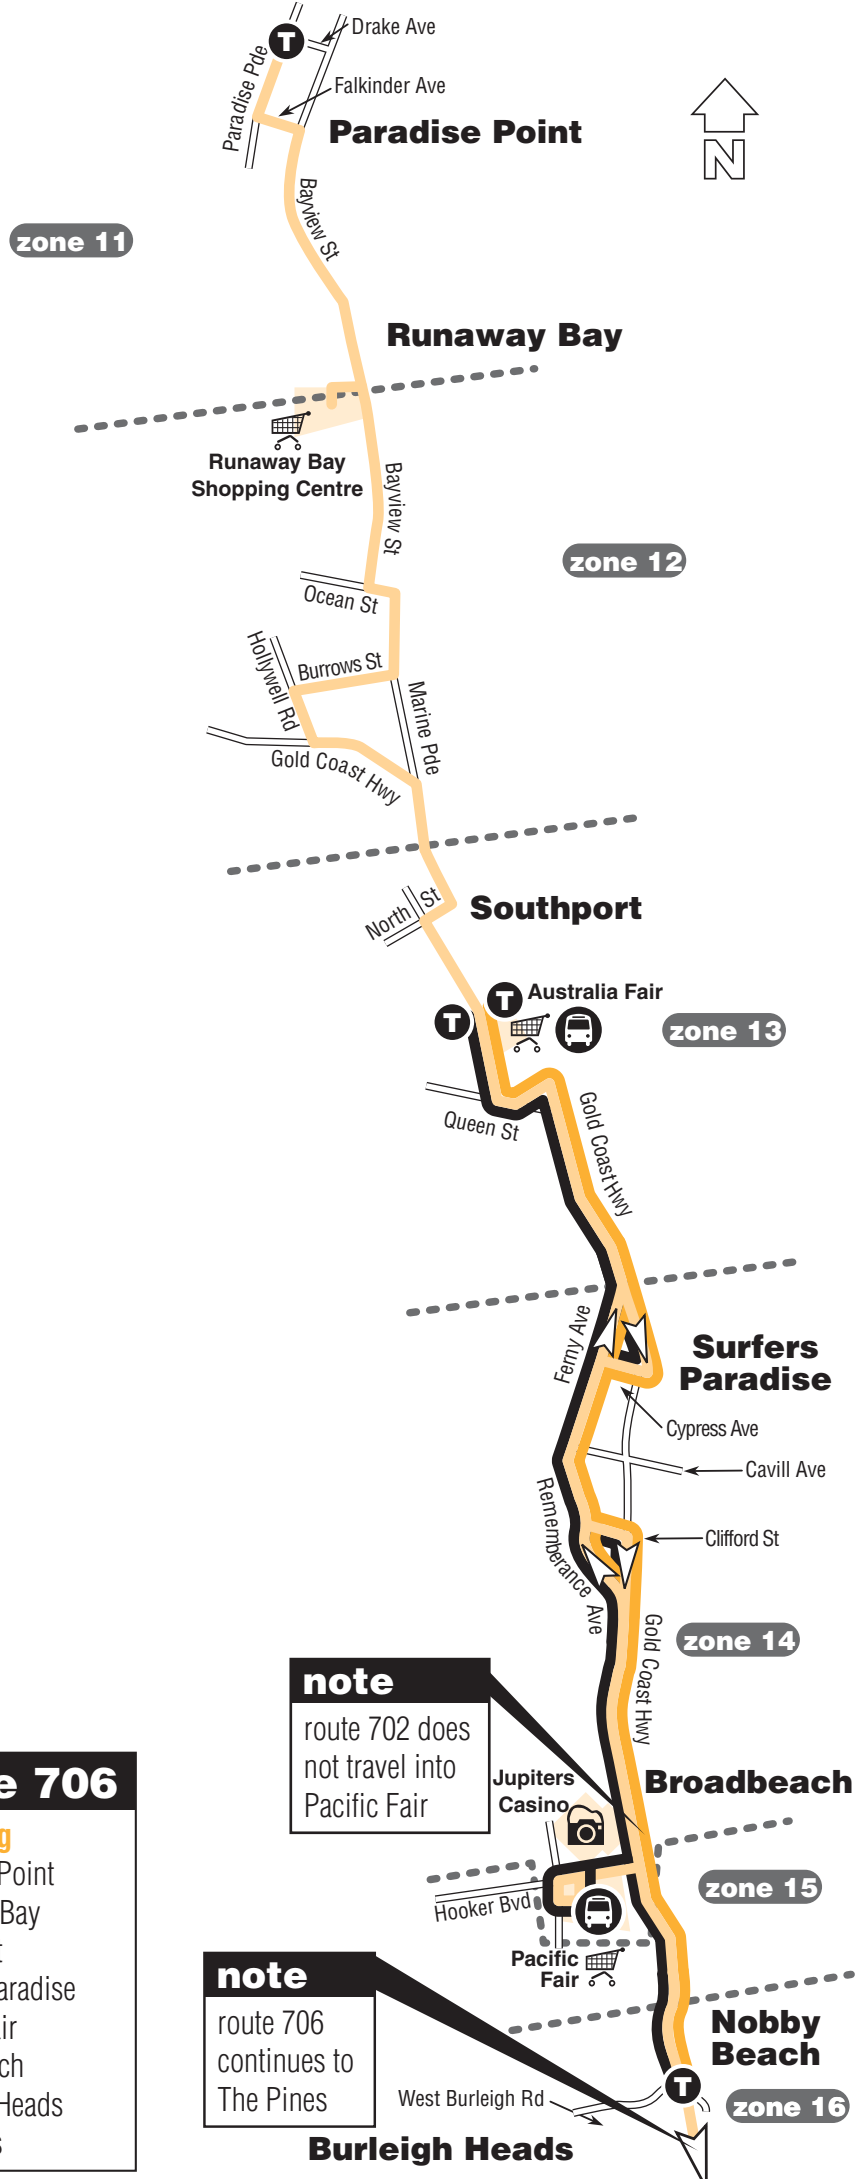

route 706

servicing
 Paradise Point
 Runaway Bay
 Southport
 Surfers Paradise
 Pacific Fair
 Broadbeach
 Burleigh Heads
 The Pines

note
 route 702 does not travel into Pacific Fair

note
 route 706 continues to The Pines

The Pines to Paradise Point

The Pines, Palm Beach, Burleigh Heads, Nobby Beach, Pacific Fair, Broadbeach, Surfers Paradise, Southport, Runaway Bay & Paradise Point

Monday to Friday

showing route number	706	706	706	706	702	706	702	706	702	706	702	706	702	706
major stops	am													
The Pines	.	.	.	6.31	.	7.00	.	7.30	.	8.00	.	8.30	.	9.00
Palm Beach (stop 30)	5.08	5.38	6.08	6.37	.	7.06	.	7.36	.	8.06	.	8.36	.	9.06
Burleigh Heads (stop 42)	5.15	5.45	6.15	6.45	7.10	7.15	7.40	7.45	8.10	8.15	8.40	8.45	9.10	9.15
Gold Coast Highway & Christine Ave	5.18	5.48	6.19	6.49	7.15	7.20	7.45	7.50	8.15	8.20	8.45	8.50	9.15	9.20
Nobby Beach (stop 52)	5.21	5.51	6.23	6.53	7.20	7.25	7.50	7.55	8.20	8.25	8.50	8.55	9.20	9.25
G.C.H'way & Hooker Bvd (opp Pacific Fair)	5.24	5.54	6.27	6.57	7.25	7.30	7.55	8.00	8.25	8.30	8.55	9.00	9.25	9.30
Pacific fair (bus interchange) – arrive	5.27	5.57	6.30	7.00	.	7.33	.	8.03	.	8.33	.	9.03	.	9.33
Pacific Fair (bus interchange) – depart	5.28	5.58	6.31	7.02	.	7.35	.	8.05	.	8.35	.	9.05	.	9.35
Broadbeach Convention Centre	5.31	6.01	6.35	7.07	7.29	7.40	7.59	8.10	8.29	8.40	8.59	9.10	9.29	9.40
Surfers Paradise Appel Park	5.38	6.09	6.43	7.17	7.39	7.50	8.09	8.20	8.39	8.50	9.09	9.20	9.39	9.50
Southport (Australia Fair) – arrive	5.45	6.18	6.52	7.28	7.52	8.01	8.22	8.31	8.52	9.01	9.22	9.31	9.52	10.01
Southport (Australia Fair) – depart	5.47	6.20	6.54	7.31	.	8.04	.	8.34	.	9.04	.	9.34	.	10.04
Hollywell & Brisbane Rds	5.56	6.30	7.05	7.42	.	8.15	.	8.45	.	9.15	.	9.45	.	10.15
Runaway Bay Shopping Centre	6.05	6.39	7.15	7.52	.	8.25	.	8.55	.	9.25	.	9.55	.	10.25
Paradise Point Boat Harbour	6.14	6.48	7.25	8.08	.	8.35	.	9.05	.	9.35	.	10.05	.	10.35