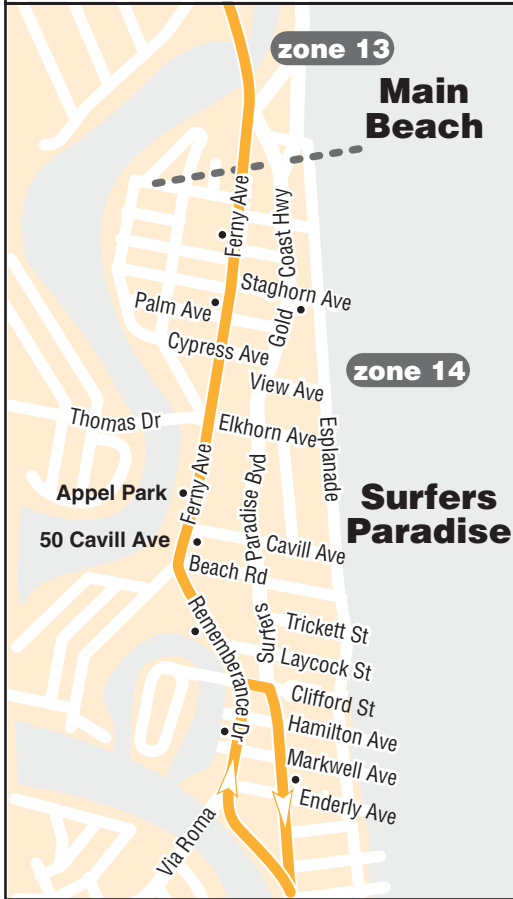

- servicing**
- Paradise Point
 - Runaway Bay
 - Southport
 - Surfers Paradise
 - Pacific Fair
 - Nobby Beach
 - Broadbeach
 - Burleigh Heads
 - The Pines

effective 12 November 2007

your **Gold Coast** bus operator

Surfers Paradise inset

inset

key

- route 702
 - route 704 (weekends & public holidays only)
 - route 706
 - bus interchange
 - zone boundary
 - bus stop
 - tourist attraction
 - terminus
 - shopping centre
- diagrammatic map - not to scale

route 702

servicing
 Southport
 Surfers Paradise
 Broadbeach
 Burleigh Heads

note: route 702 does not service Pacific Fair

route 704

servicing
 Southport
 Surfers Paradise
 Pacific Fair
 Broadbeach
 Burleigh Heads

route 706

servicing
 Paradise Point
 Runaway Bay
 Southport
 Surfers Paradise
 Pacific Fair
 Broadbeach
 Burleigh Heads
 The Pines

note
 route 702 does not travel into Pacific Fair

note
 route 706 continues to The Pines